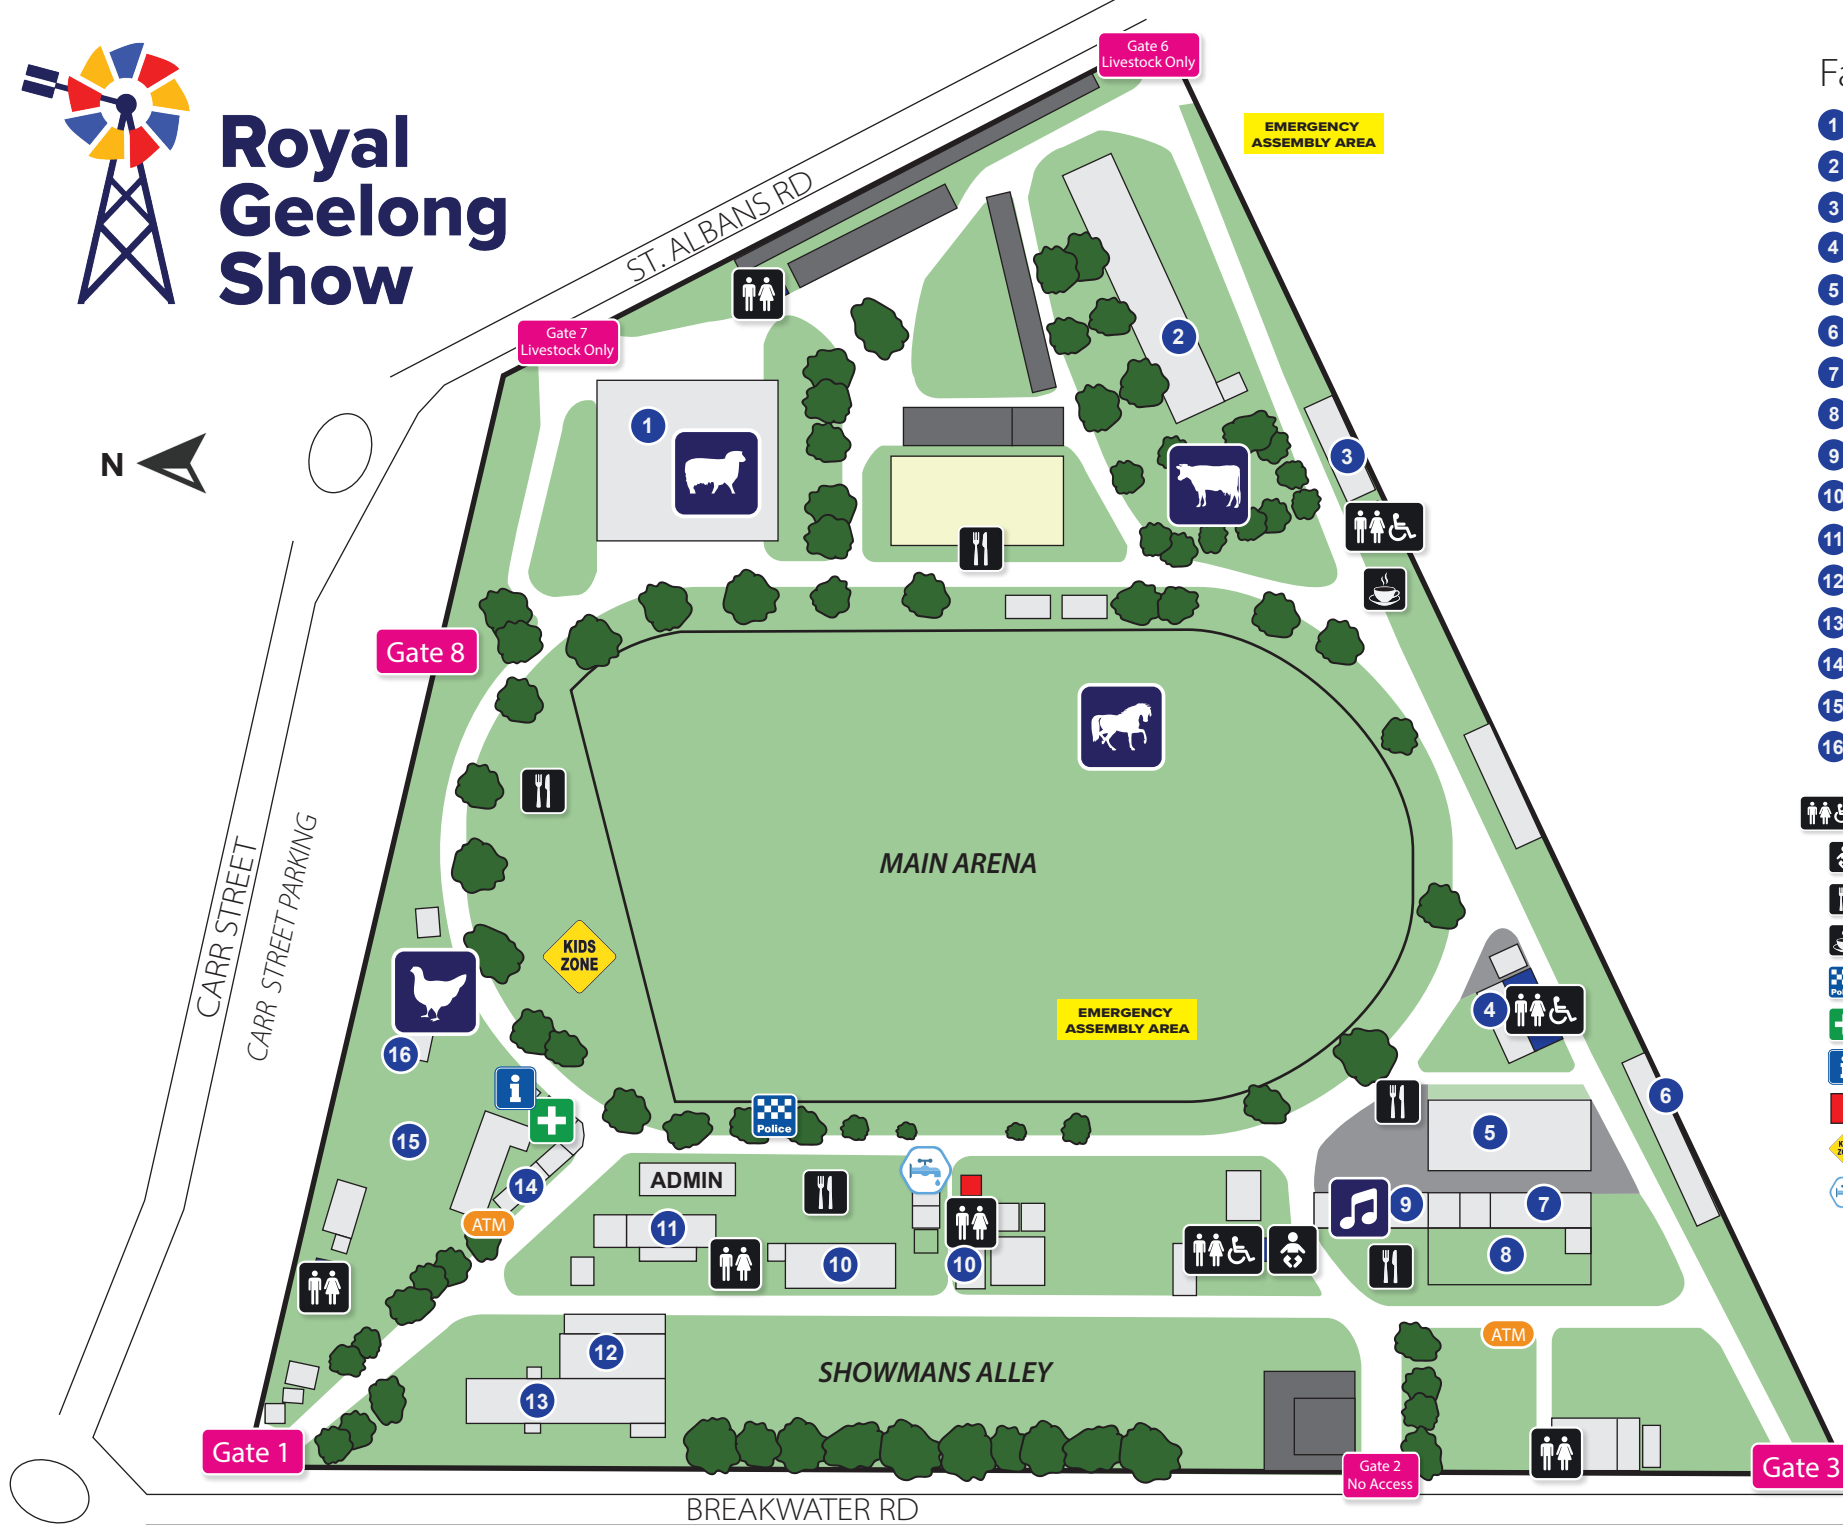

Royal Geelong Show

Facilities Key

1. 1 Sheep Pavilion
   - 2 Cattle Pavilion
   - 3 Harry's Farmyard
   - 4 W.H. Simpson Pavilion
   - 5 Hall of Agriculture
   - 6 Pigeon Pavilion
   - 7 Education Pavilion
   - 8 Woodchop
   - 9 Motor Pavilion
   - 10 Homecraft Pavilions
   - 11 Lions Den
   - 12 Gillet Pavilion
   - 13 Vintage Pavilion
   - 14 Budgie Pavilion
   - 15 Dog Lawn
   - 16 Poultry Pavilion
2. Toilets
   - Baby Change
   - Food
   - Coffee
   - Police
   - First Aid
   - Information
   - Emergency Control Center
   - Childrens Area
   - Water Station

EMERGENCY ASSEMBLY AREA

MEMBERS CAR PARK
Geelong Racecourse

Gate 4